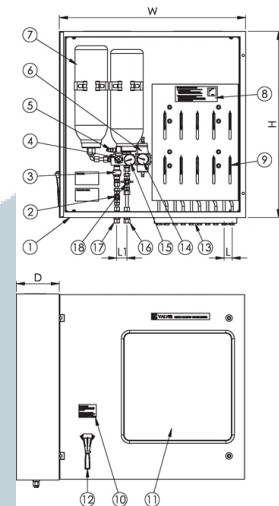

Material

No.	Part
8	Operating instruction
9	Control device
10	Emergency instruction
11	Breakable window
12	Hammer
13	Coupling manifold, outlet G ¼"
14	Low pressure gauge
15	High pressure gauge
16	Pipe fitting, drain 12 mm
17	Pipe fitting, inlet 12 mm
18	Drain valve

Pneumatic control station measurement drawing

Items

Item no.	D	L (c/c)	L1 (c/c)	H	W	Weight (kg)	Control handles	Air vessels	Color
78100	200	35	43	800	600	40.0	1	1 x 5 litre	Grey (cabinets) RAL 7035
78101	200	35	43	800	600	40.0	2	1 x 5 litre	Grey (cabinets) RAL 7035
78102	200	35	43	800	600	40.0	3	1 x 5 litre	Grey (cabinets) RAL 7035
78103	200	35	43	800	600	40.0	4	1 x 5 litre	Grey (cabinets) RAL 7035