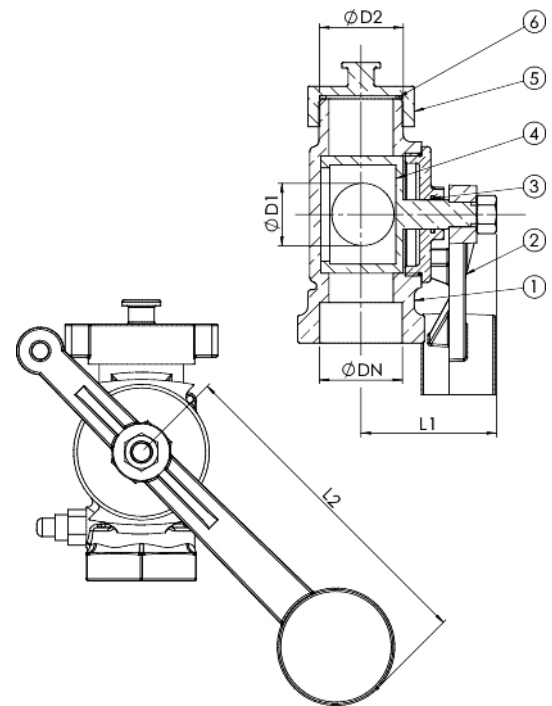

# Sounding cock 357020

## DESCRIPTION

Self-closing cock for tank sounding. With vent valve.

## OPTIONS

Footpedal.

No.	Part	Material
1	Body	Bronze CC491K (RG5)
2	Lever	Cast iron EN-JL1040 (GG25)
3	Sealing	NBR
4	Plug of cock	Bronze CC491K (RG5)
5	Cap	Bronze CC491K (RG5)
6	Bonnet packing	NBR

DN	Connection (BSP)	Pressure rating	L1	L2	D1	D2	Kg
32	G 1 1/4"	PN 2,5	80	175	35	G 1 1/2"	3,8
40	G 1 1/2"	PN 2,5	80	175	35	G 1 1/2"	3,5
50	G 2"	PN 2,5	80	175	35	G 1 1/2"	4,5
65	G 2 1/2"	PN 2,5	100	175	35	G 1 1/2"	5
80	G 3"	PN 2,5	100	175	35	G 1 1/2"	6

All measurements in mm. Weights are approximations.