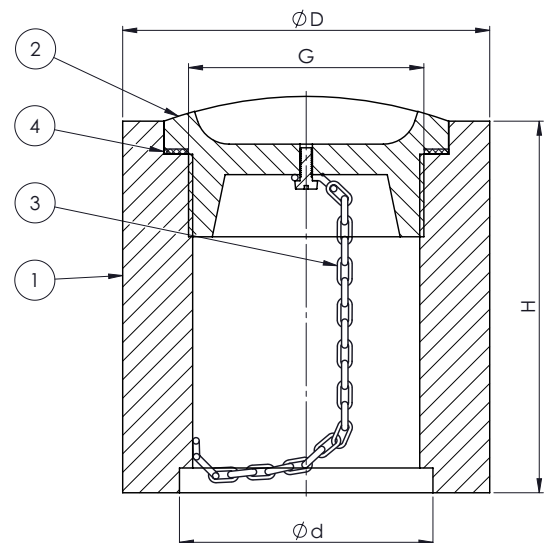

# Sound tube 480060

## DESCRIPTION

For filling and sounding.

No.	Part	Material
1	Body	Steel 1.0037 (St37)
2	Plug screw	Bronze CC491K (RG5)
3	Chain	Zincplated steel
4	Gasket ring	NBR

DN	D	d	G	H	Kg
32	70	43,4	1 1/4"	90	2
40	76,1	49,3	1 1/2"	90	2,2
50	88,9	61,4	2"	90	2,9
65	108	77,4	2 1/2"	90	3,9
80	127	90,3	3"	90	5,4
100	152,4	115,5	4"	90	7,5

All measurements in mm. Weights are approximations.