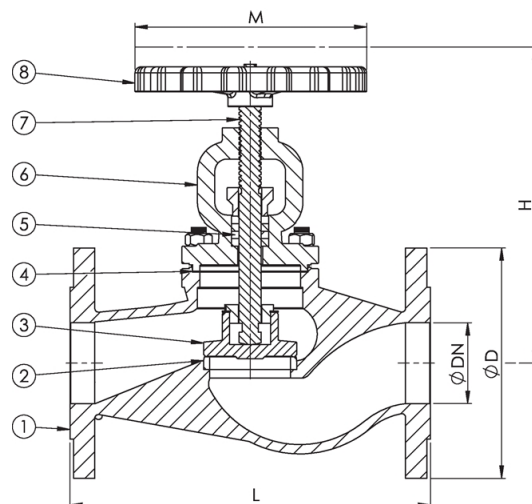

Globe valve straight type, flanged connection

467052

Description

Globe valve with shut off, regulating or screw down non return (SDNR) function. Metal sealing. Rising stem type.

Specifications

Flange standard:	EN 1092-2
Face to face standard:	EN 558, series 1
Bonnet connection:	Bolted
Execution:	Straight
Connection type:	Flanged
Operation:	Handwheel
Actuation:	Multiturn

Media

Fuel oil, lubricating oil and flammable hydraulic oil. Cargo oil. Seawater and freshwater.

Variants

Regulating disc. Stainless steel trim.

Options

Spring for SDNR.

Material

No.	Part	Dimension	Material
1	Body		Cast iron EN-JL1040 (GG25)
2	Seat		Bronze CC491K (RG5)
3	Disc	DN 15-150	Bronze CC491K (RG5)
3	Disc	DN 200-250	Cast iron EN-JL1040 (GG25)
4	Gasket		Graphite
5	Gland packing		Graphite
6	Bonnet		Cast iron EN-JL1040 (GG25)
7	Stem		Special brass CW710R (SoMs59)
8	Handwheel		Cast iron EN-JL1040 (GG25)

Max. working pressure (bar) at °C

DN	Connection	up to 120°C	180°C
15 - 150	PN 16	16	10
200 - 250	PN 10	10	6

Stop valve

DN	Pressure rating	Connection	L	D	H	M	Weight (kg)	Color	Item no.
15	PN 16	PN 16	130	95	177	120	3.8	Green RAL 6002	61254
20	PN 16	PN 16	150	105	179	120	4.3	Green RAL 6002	61294
25	PN 16	PN 16	160	115	198	120	5.4	Green RAL 6002	61334
32	PN 16	PN 16	180	140	198	120	7.1	Green RAL 6002	61374
40	PN 16	PN 16	200	150	221	140	9.8	Green RAL 6002	61414
50	PN 16	PN 16	230	165	224	140	13.0	Green RAL 6002	61454
65	PN 16	PN 16	290	185	267	140	17.0	Green RAL 6002	61494
80	PN 16	PN 16	310	200	292	160	25.0	Green RAL 6002	61534
100	PN 16	PN 16	350	220	325	160	35.0	Green RAL 6002	61574
125	PN 16	PN 16	400	250	370	200	50.0	Green RAL 6002	61614
150	PN 16	PN 16	480	285	420	200	70.0	Green RAL 6002	61654
200	PN 10	PN 10	600	340	560	400	134.0	Green RAL 6002	80106
250	PN 10	PN 10	730	395	663	520	243.0	Green RAL 6002	81713