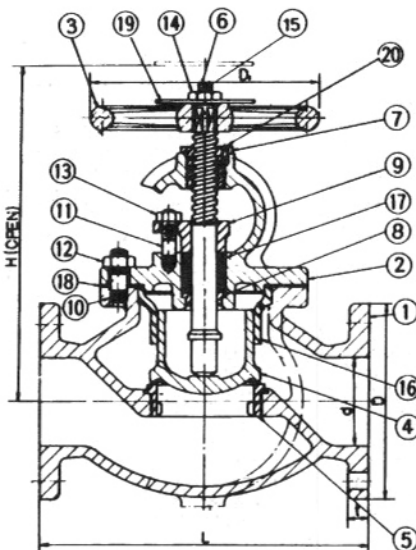

**JIS OG ANSI VENTILER
JIS AND ANSI VALVES**

**JIS F 7365
JIS F 7471**

Marine Cast Steel 10kg/cm² Hull Globe Valves

Dimensions Unit : mm

SIZE	H	D	d	D ₁	t	L
50	285	155	50	160	16	220
65	320	175	65	200	18	270
80	335	185	80	200	18	300
100	385	210	100	250	18	350
125	455	250	125	280	20	420
150	515	280	150	315	22	490
200	630	330	200	355	22	570
250	725	400	250	400	24	740
300	835	445	300	450	24	840

WORKING PRESSURE	5 kg/cm ²	
TEST PRESSURE	BODY	10 kg/cm ²
	SEAT	6 kg/cm ²

NO	PARTS	MATERIAL
1	BODY	CAST STEEL
2	BONNET	CAST STEEL
3	HAND WHEEL	CAST IRON
4	DISC	BRONZE OR STAINLESS STEEL
5	SEAT RING	BRONZE OR STAINLESS STEEL
6	DISC GLAND	BRONZE
7	STEM	BRASS OR STAINLESS STEEL
8	YOKE SLEEVE	BRASS
9	PACKING RING	BRASS
10	GLAND	BRONZE
11	BOLT	ROLLED STEEL
12	BOLT	BRASS
13	NUT	ROLLED STEEL
14	NUT	BRASS
15	NUT	BRASS
16	SET SCREW	ROLLED STEEL
17	SPLIT PIN	BRASS WIRE
18	PACKING	ASBESTOS
19	GASKET	ASBESTOS
20	NAME PLATE	BRASS
21	INDICATOR	BRONZE
22	INDICATOR PLATE	BRASS
23	MACHINE SCREW	BRASS
24	MACHINE SCREW	BRASS
25	STOPPER	BRASS OR STAINLESS STEEL

Marine Cast Steel 10kg/cm² Screw-Down Check Globe Valves

Dimensions Unit : mm

SIZE	H	D	d	D ₁	t	L
50	265	155	50	160	16	220
65	295	175	65	200	18	270
80	300	185	80	200	18	300
100	345	210	100	250	18	350
125	405	250	125	280	20	420
150	455	280	150	315	22	490
200	545	330	200	355	22	570

FLUID CONDITION	MAXIMUM WORKING PRESSURE(kg/cm ²)
STEAM OF 350°C	10
STEAM OF AND UNDER 220°C	12
AIR, GAS, OIL, AND PULSATION WATER	
NON-SHOCK WATER OF 120°C AND UNDER	14

NO	PARTS	MATERIAL
1	BODY	CAST STEEL
2	BONNET	CAST STEEL
3	HAND WHEEL	CAST IRON
4	DISC	STAINLESS STEEL
5	SEAT RING	STAINLESS STEEL
6	STEM	STAINLESS STEEL
7	YOKE BUSH	BRASS
8	PACKING RING	STAINLESS STEEL
9	PACKING GLAND	BRONZE
10	BOLT	ROLLED STEEL
11	BOLT	ROLLED STEEL OR BRASS
12	NUT	ROLLED STEEL OR BRASS
13	NUT	ROLLED STEEL OR BRASS
14	NUT	BRASS
15	SPLIT PIN	BRASS WIRE
16	GUIDE	STAINLESS OR BRONZE
17	PACKING	GRAPHITED ASBESTOS
18	GASKET	ASBESTOS
19	NAME PLATE	BRASS PLATE
20	SET SCREW	ROLLED STEEL