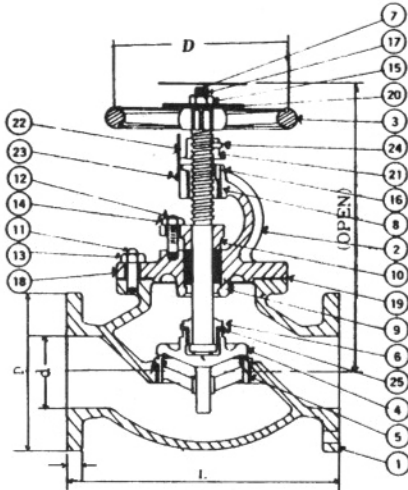

**JIS OG ANSI VENTILER
JIS AND ANSI VALVES**

**JIS F 7365
JIS F 7471**

Marine Cast Steel 10kg/cm² Hull Globe Valves

Dimensions Unit : mm

SIZE	H	D	d	D ₁	t	L
50	285	155	50	160	16	220
65	320	175	65	200	18	270
80	335	185	80	200	18	300
100	385	210	100	250	18	350
125	455	250	125	280	20	420
150	515	280	150	315	22	490
200	630	330	200	355	22	570
250	725	400	250	400	24	740
300	835	445	300	450	24	840

WORKING PRESSURE	5 kg/cm ²	
TEST PRESSURE	BODY	10 kg/cm ²
	SEAT	6 kg/cm ²

NO	PARTS	MATERIAL
1	BODY	CAST STEEL
2	BONNET	CAST STEEL
3	HAND WHEEL	CAST IRON
4	DISC	BRONZE OR STAINLESS STEEL
5	SEAT RING	BRONZE OR STAINLESS STEEL
6	DISC GLAND	BRONZE
7	STEM	BRASS OR STAINLESS STEEL
8	YOKE SLEEVE	BRASS
9	PACKING RING	BRASS
10	GLAND	BRONZE
11	BOLT	ROLLED STEEL
12	BOLT	BRASS
13	NUT	ROLLED STEEL
14	NUT	BRASS
15	NUT	BRASS
16	SET SCREW	ROLLED STEEL
17	SPLIT PIN	BRASS WIRE
18	PACKING	ASBESTOS
19	GASKET	ASBESTOS
20	NAME PLATE	BRASS
21	INDICATOR	BRONZE
22	INDICATOR PLATE	BRASS
23	MACHINE SCREW	BRASS
24	MACHINE SCREW	BRASS
25	STOPPER	BRASS OR STAINLESS STEEL

Marine Cast Steel 10kg/cm² Screw-Down Check Globe Valves

Dimensions Unit : mm

SIZE	H	D	d	D ₁	t	L
50	265	155	50	160	16	220
65	295	175	65	200	18	270
80	300	185	80	200	18	300
100	345	210	100	250	18	350
125	405	250	125	280	20	420
150	455	280	150	315	22	490
200	545	330	200	355	22	570